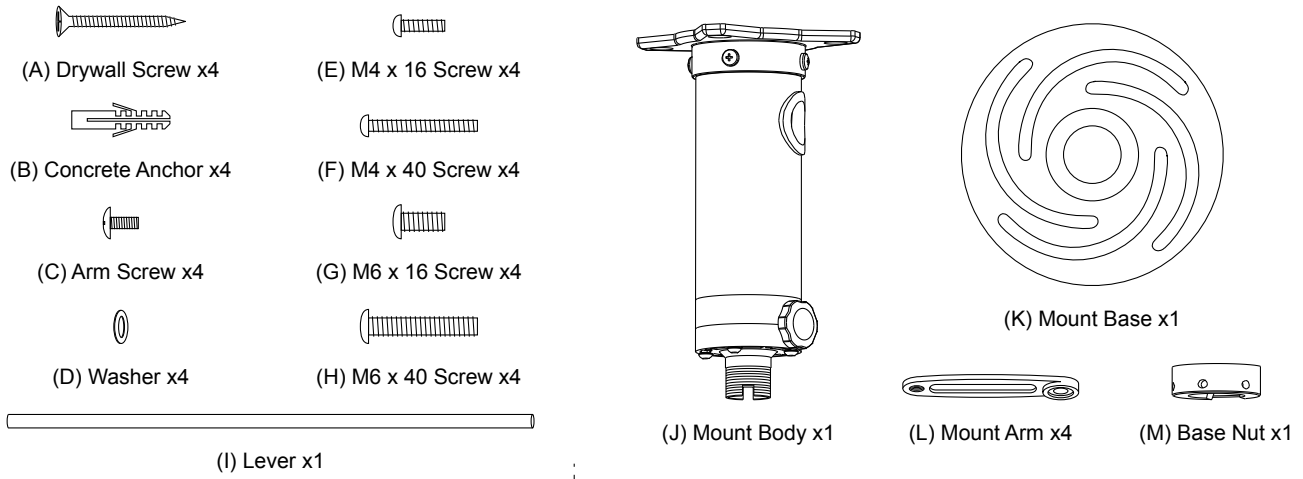

Projector Mount Installation Instructions

⚠ WARNING

This mount must be attached to a ceiling joist in order to support the weight of the projector. Failure to do this may result in damage or injury.