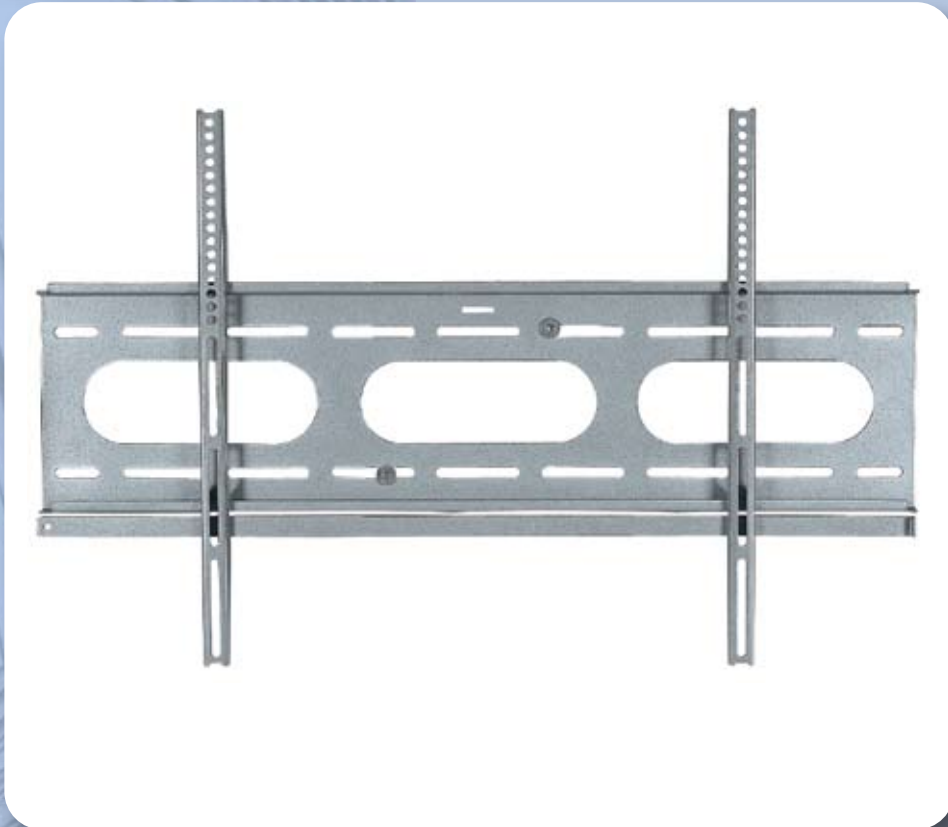

MEILE ML-P14L

Flat Plasma wall-mount (Model MF6020)

- Fits all panels from 23" to 60"
- Ultra Low Profile - Only 25mm from wall when fitted
- Fits all VESA fittings up to a maximum of VESA 800x500
- Max Weight loading 75kg's
- Includes mounting guide and complete mounting hardware kit
- Includes lockable Safety Bar
- GS/TUV approved